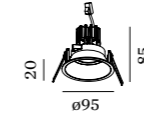

DEEP IP44

CEILING RECESSED

1.0 LED

LED 7/10W | 350-500mA | 18Vf
COB 3-step | excl. power supply
aluminium powder coated

0.32kg | IP44 | 0.3+D | 36°

87 90 4-30

CODE
112661W_
112661S_
112661B_

blade springs 89