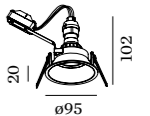

1.0 PAR16

PAR16 max. 35W | GU10
100-240VAC | 50-60Hz
aluminium powder coated

0.30kg | IP44 | 0.9+D

87 105 4-30

CODE
112620W0
112620S0
112620B0

blade springs 89

CODE
112620W0C

OPTIONAL

PAR16 LED GU10 7W
phase-cut dim

	CODE
2700K	901228W2
3000K	901228W4
1800-2850K	901229S9

more lamps and specs on page 577